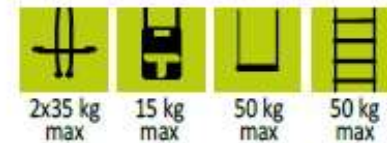

Suzon

Ref. 4500
318 x 189 x H 222 cm

Producto de madera con certificación FSC. La madera utilizada en su fabricación proviene de bosques gestionados de modo responsable.
This wooden product has obtained FSC certification, which means that the wood comes from responsibly managed forests.