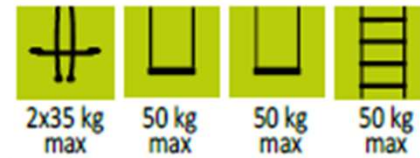

Gabin

Ref. 4499

318 x 189 x H 222 cm

Producto de madera con certificación FSC. La madera utilizada en su fabricación proviene de bosques gestionados de modo responsable.
This wooden product has obtained FSC certification, which means that the wood comes from responsibly managed forests.